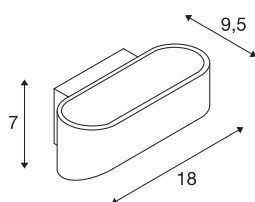

ASSO

wall light, LED, 2000K-3000K Dim to Warm, white

The distinctive LED UP/DOWN recessed wall light ASSO LED is equipped with two ultra-modern, powerful COB LEDs which emit light indirectly. Thus it is ideal for glare-free lighting of stairs, staircases and rooms. The lighting atmosphere can be adjusted/dimmed in an uncomplicated way using the dim-to-warm function. Due to the incorporated constant current LED driver, placed within the canopy, the electrical connection is made directly to 230V mains supply. This luminaire contains built-in LED lamps.

TECHNICAL DATA

Item no.	1000636
IP Code	IP 20
Assembly	Surface
Assembly details	Wall
Dimmable	Yes
Dimming technology	Dim-to-Warm, trailing edge
Primary nominal voltage	220-240V ~50/60Hz
Secondary power / voltage	250 mA
Safety class	I
Wattage	11 W
Level of inrush current	1 A
Duration of inrush current	68 μ s
Stroboscopic effect (SVM)	0.09
Lumen	700 lm
Colour temperature	2000-3000 Kelvin
Color	white
CRI	90
LXXBXX data	L70B50
Service life	30000 h
Width	18 cm
Height	7 cm
Depth	9.5 cm

Light Source

916608		Net weight	0.673 kg
		Gross weight	0.822 kg