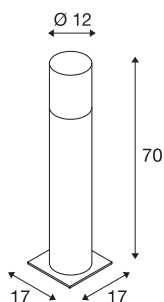

LISENNE POLE 70

E27, grey, IP54

The discreet LISENNE floor stand comes with a smoke-d-glass look on a base made of basalt. With its in-built E27 socket, the luminaire is suitable for both LED and energy-saving lamps. An earth spike and a concrete anchor set are optionally available. In addition, the installation can be extended by adding appropriate wall, ceiling, table and pendant lights from the series.

TECHNICAL DATA

Item no.	1000666
Socket	E27
Number of sockets	1
IP Code	IP 54
Impact resistance class	IK 02
Assembly	Surface
Assembly details	Ground
Primary nominal voltage	220-240V ~50/60Hz
Safety class	I
Wattage	23 W
Color	grey
Light distribution	rotational symmetric
Light outlet	direct - indirect
Height	70 cm
Diameter	12 cm
Net weight	12.274 kg
Gross weight	14.034 kg
BIG WHITE Page	662

Recommended lamp

1005268	ST58 E27 , transparent LED light, 7.5W 2700K CRI90 320°
---------	---

Accessories

229422	Earth spike , galvanised steel, 50 cm
--------	--