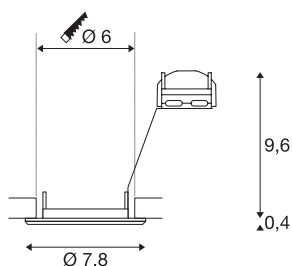

PIKA

recessed ceiling light, QPAR51, rigid, chrome, max. 50W

The rigid high-voltage recessed fitting PIKA QPAR51 is available in white, chrome, brass and silver-grey. PIKA is a modern spotlight for extraordinary lighting. The electrical connection is made directly to the 230V mains supply.

TECHNICAL DATA

Item no.	1000715
Socket	GU10
Number of sockets	1
IP Code	IP 20
Assembly	Recessed
Assembly details	Ceiling
Number of through-wires	10
Primary nominal voltage	220-240V ~50/60Hz
Safety class	II
Wattage	50 W
Color	chrome
Light outlet	direct
Height	10 cm
Diameter	7.8 cm
Net weight	0.113 kg
Gross weight	0.149 kg
Shape of cut-out	round
Installation depth	10 cm
Installation diameter	6 cm
BIG WHITE Page	228