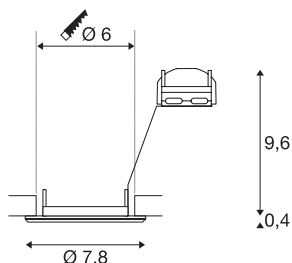

PIKA

recessed ceiling light, QPAR51, rigid, brass, max. 50W

The rigid high-voltage recessed fitting PIKA QPAR51 is available in white, chrome, brass and silver-grey. PIKA is a modern spotlight for extraordinary lighting. The electrical connection is made directly to the 230V mains supply.

TECHNICAL DATA

| | |
|-------------------------|-------------------|
| Item no. | 1000716 |
| Socket | GU10 |
| Number of sockets | 1 |
| IP Code | IP 20 |
| Assembly | Recessed |
| Assembly details | Ceiling |
| Number of through-wires | 10 |
| Primary nominal voltage | 220-240V ~50/60Hz |
| Safety class | II |
| Wattage | 50 W |
| Color | brass |
| Light outlet | direct |
| Height | 10 cm |
| Diameter | 7.8 cm |
| Net weight | 0.113 kg |
| Gross weight | 0.147 kg |
| Shape of cut-out | round |
| Installation depth | 10 cm |
| Installation diameter | 6 cm |
| BIG WHITE Page | 228 |