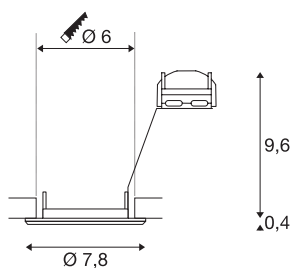

PIKA

recessed ceiling light, QPAR51, rigid, silver-grey, max. 50W

The rigid high-voltage recessed fitting PIKA QPAR51 is available in white, chrome, brass and silver-grey. PIKA is a modern spotlight for extraordinary lighting. The electrical connection is made directly to the 230V mains supply.

TECHNICAL DATA

Item no.	1000717
Socket	GU10
Number of sockets	1
IP Code	IP 20
Assembly	Recessed
Assembly details	Ceiling
Number of through-wires	10
Primary nominal voltage	220-240V ~50/60Hz
Safety class	II
Wattage	50 W
Color	grey
Light outlet	direct
Height	10 cm
Diameter	7.8 cm
Net weight	0.113 kg
Gross weight	0.147 kg
Shape of cut-out	round
Installation depth	10 cm
Installation diameter	6 cm
BIG WHITE Page	228