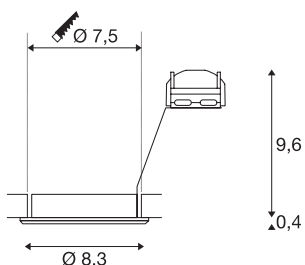

PIKA

recessed ceiling light, QPAR51, swivelling, chrome, max. 50W

The swivelling high-voltage recessed fitting PIKA QPAR51 is available with a white, chrome, brass or silver-grey housing, and allows the desired beam angle to be individually directed. PIKA is a modern spotlight for extraordinary lighting. The electrical connection is made directly to the 230V mains supply.

TECHNICAL DATA

Item no.	1000719
Socket	GU10
Number of sockets	1
Tilt range	30 °
Rotating or tilting	tiltable
IP Code	IP 20
Assembly	Recessed
Assembly details	Ceiling
Number of through-wires	10
Primary nominal voltage	220-240V ~50/60Hz
Safety class	II
Wattage	50 W
Color	chrome
Light outlet	direct
Height	10 cm
Diameter	8.3 cm
Net weight	0.146 kg
Gross weight	0.18 kg
Shape of cut-out	round
Installation depth	10 cm
Installation diameter	7.5 cm
BIG WHITE Page	228