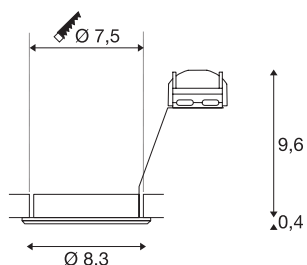

PIKA

recessed ceiling light, QPAR51, swivelling, brass, max. 50W

The swivelling high-voltage recessed fitting PIKA QPAR51 is available with a white, chrome, brass or silver-grey housing, and allows the desired beam angle to be individually directed. PIKA is a modern spotlight for extraordinary lighting. The electrical connection is made directly to the 230V mains supply.

TECHNICAL DATA

Item no.	1000720
Socket	GU10
Number of sockets	1
Tilt range	30 °
Rotating or tilting	tiltable
IP Code	IP 20
Assembly	Recessed
Assembly details	Ceiling
Number of through-wires	10
Primary nominal voltage	220-240V ~50/60Hz
Safety class	II
Wattage	50 W
Color	brass
Light outlet	direct
Height	10 cm
Diameter	8.3 cm
Net weight	0.142 kg
Gross weight	0.178 kg
Shape of cut-out	round
Installation depth	10 cm
Installation diameter	7.5 cm
BIG WHITE Page	228