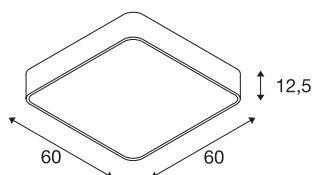

MEDO 60

ceiling light, LED, 3000K, square, silver-grey, 1-10V

The MEDO 60 CL Square has a clear edge, and adds a square version to the MEDO series. Thanks to having an integrated premium LED, it provides bright and uniform illumination. The ceiling light can be converted into a pendant using a suspension kit, and is therefore also ideal for rooms with high ceilings. The built-in LED driver allows direct connection to a mains supply of 120V – 240V.

TECHNICAL DATA

Item no.	1000727
IP Code	IP 20
Assembly	Surface
Assembly details	Ceiling
Primary nominal voltage	220-240V ~50/60Hz
Secondary power / voltage	1000 mA
Safety class	I
Wattage	39 W
Minimum ambient temperature	-20 °C
Maximum ambient temperature	40 °C
Rated standby power	0.5 W
Level of inrush current	6 A
Duration of inrush current	30 µs
Stroboscopic effect (SVM)	0.07
Lumen	3800 lm
Colour temperature	3000 Kelvin
Beam angle	105 °
Color	grey
CRI	80
UGR ≤	22
LXXBXX data	L70B50
Service life	25000 h

Risk Group	1
Length	60 cm
Width	60 cm
Height	12.5 cm
Net weight	6.564 kg
Gross weight	8.394 kg