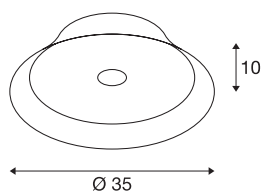

TECHNICAL DATA

Item no.	1000743
IP Code	IP 20
Assembly	Surface
Assembly details	Ceiling,Wall
Dimmable	Yes
Dimming technology	trailing edge
Primary nominal voltage	220-240V ~50/60Hz
Secondary power / voltage	700 mA
Safety class	I
Wattage	15 W
Level of inrush current	10 A
Duration of inrush current	40 µs
Stroboscopic effect (SVM)	0.03
Lumen	850 lm
Colour temperature	2700 Kelvin
Beam angle	100 °
Color	black
CRI	80
LXXBXX data	L70B50
Service life	30000 h
Light distribution	rotational symmetric
Light outlet	direct

Light Source

916323	
--------	---

Height	10 cm
Diameter	35 cm
Net weight	1.368 kg
Gross weight	2.402 kg