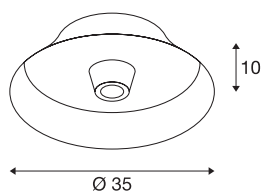

BATO 35 CW

Indoor surface-mounted wall and ceiling light, black, E27, max. 60W

The wall lights in the BATO family are available in two sizes and three colour variants. You can also choose between built-in LED light sources and an E27 socket. The range is completed with associated pendants lights and ceiling lights. The BATO is supplied ready for direct connection to a 230V mains power supply.

TECHNICAL DATA

Item no.	1000746
Socket	E27
Number of sockets	1
IP Code	IP 20
Assembly	Surface
Assembly details	Ceiling,Wall
Primary nominal voltage	220-240V ~50/60Hz
Safety class	I
Wattage	60 W
Color	black
Light outlet	diffuse
Height	10 cm
Diameter	35 cm
Net weight	1.044 kg
Gross weight	2.146 kg

Recommended lamp

1005305	A60 E27 Mirrorhead , chrome LED light, 7.5W 2700K CRI90 180°
1005265	ST64 E27 , gold LED ligh- t, 7.5W 2500K CRI90 320°
1005303	A60 E27 , transparent LED light, 7.5W 2700K CRI90 320°
1005286	QT14 G9 , White LED light, 3.6W 3000K CRI90 300°