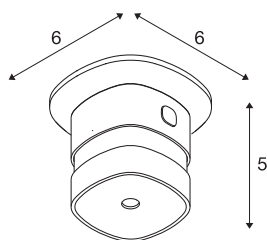

TECHNICAL DATA

Item no.	1000750
IP Code	IP 20
Assembly	Surface
Assembly details	Ceiling
Color	white
Length	6 cm
Width	6 cm
Height	5 cm
Net weight	0.097 kg
Gross weight	0.123 kg