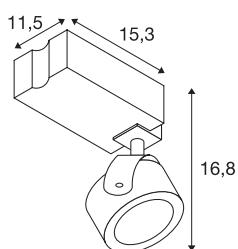

KALU

spot for 1-circuit high-voltage track, LED, 3000K, white/black, 24°, incl. 1-circuit adapter

Adjustable spot KALU with suitable adapter for the 240V 1-circuit track system. Conceived as an extension to the popular KALU series, this track spot takes on the shape of the product family. High light output and low electricity consumption are guaranteed by the dimmable premium module. In order to meet more lighting requirements, versions with a 3-circuit system adapter are alternatively available. This luminaire contains built-in LED lamps.

TECHNICAL DATA

Item no.	1000766
Rotating or tilting	rotary Bar and tiltable
IP Code	IP 20
Assembly	Surface
Assembly details	Track Ceiling, Track Wall
Dimmable	Yes
Dimming technology	trailing edge
Primary nominal voltage	220-240V ~50/60Hz
Secondary power / voltage	350 mA
Safety class	I
Wattage	17 W
Lumen	1000 lm
Colour temperature	3000 Kelvin
Beam angle	24 °
Color	white
CRI	80
LXXBXX data	L70B50
Service life	40000 h
Light distribution	rotational symmetric
Light outlet	direct
Length	15.3 cm
Width	11.5 cm

Height	16.8 cm
Net weight	0.622 kg
Gross weight	0.811 kg