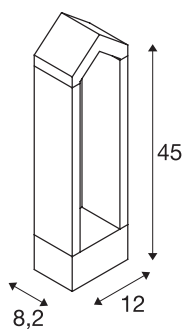

RASCALI 45 Pole

LED Outdoor floor stand, anthracite, 3000K

The RASCALI outdoor floor stand impresses with its unusual design and innovative LED light source. The luminaire is suitable for outdoor use because of its IP65 protection class. The range is completed with an appropriate wall light. The BONA is supplied ready for direct connection to a 230V mains power supply.

TECHNICAL DATA

Item no.	1000799
IP Code	IP 65
Impact resistance class	IK 02
Impact resistance	0.2 Joule
Assembly	Surface
Assembly details	Ground
Primary nominal voltage	220-240V ~50/60Hz
Safety class	I
Wattage	8 W
Minimum ambient temperature	-20 °C
Maximum ambient temperature	45 °C
Level of inrush current	22 A
Duration of inrush current	54 µs
Stroboscopic effect (SVM)	5.84
Lumen	360 lm
Colour temperature	3000 Kelvin
Color	anthracite
CRI	90
LXXBXX data	L70B50
Service life	30000 h
Light distribution	symmetric
Light outlet	direct

Light Source

954796	
--------	---

Length	12 cm
Width	8.2 cm
Height	45 cm
Net weight	2.215 kg
Gross weight	2.542 kg
BIG WHITE Page	684