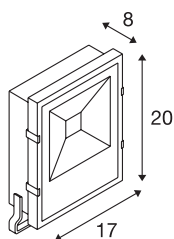

DISOS

outdoor floodlight, LED, 3000K, black, 25W, IP65

Powerful DISOS LED floodlight to light up areas and courtyards. With a tiltable installation bracket and protection class Ip65, the floodlight is suitable for outdoor installation on the wall or on the floor. The electrical connection of the spotlight, which is available in warm-white, is made directly to the 230V mains power supply using the built-in driver and connection lead. Various wall brackets are available for easy wall mounting. This luminaire contains built-in LED lamps.

TECHNICAL DATA

Item no.	1000804
Number of different light outlets	1
Rotating or tilting	tiltable
IP Code	IP 65
Impact resistance class	IK 06
Impact resistance	1 Joule
Assembly	Surface
Assembly details	Ground,Wall
Primary nominal voltage	220-240V ~50/60Hz
Secondary power / voltage	640 mA
Safety class	I
Wattage	25 W
Level of inrush current	91.15 A
Duration of inrush current	180 µs
Beam angle	110 °
Color	black
CRI	90
LXXBXX data	L70B50
Service life	35000 h
Light distribution	symmetric
Light outlet	direct
Length	17 cm

Width	8 cm
Height	20 cm
Net weight	1.442 kg
Gross weight	1.787 kg

Accessories

228730	CONNECTION BOX , 3-pin, IP68
--------	---------------------------------