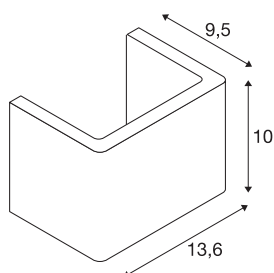

MANA

lamp shade, W/H/D 13,5/10/9,9 cm, plaster, white

MANA lamp shade made from plaster, 136 mm in diameter and 100 mm high in white.

TECHNICAL DATA

| | |
|--------------------|-------------------|
| Item no. | 1000824 |
| IP Code | IP 20 |
| Color | white |
| Light distribution | asymmetric |
| Light outlet | direct - indirect |
| Width | 13.6 cm |
| Height | 10 cm |
| Depth | 9.5 cm |
| Net weight | 0.712 kg |
| Gross weight | 0.949 kg |
| BIG WHITE Page | 351 |