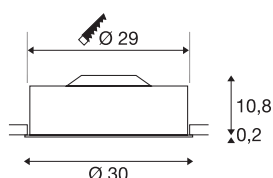

## MEDO 30

recessed fitting, LED, 3000K,white, 1-10V

The high-quality MEDO 30 recessed ceiling light convinces with its clear form and the elegant material contrast of its aluminium and glass construction. The luminaire is available in black, white, and silver grey. The luminaire can be dimmed via a 1-10V interface. Its integrated Premium LED gives pleasant lighting effects, and its built-in LED driver allows direct connection to 230V mains supply.

## TECHNICAL DATA

Item no.	1000852
IP Code	IP 20
Assembly	Recessed
Assembly details	Ceiling
Primary nominal voltage	220-240V ~50/60Hz
Secondary power / voltage	350 mA
Safety class	I
Wattage	15 W
Lumen	1000 lm
Colour temperature	3000 Kelvin
Beam angle	105 °
Color	white
CRI	80
UGR ≤	25
LXXBXX data	L70B50
Service life	25000 h
Light distribution	rotational symmetric
Light outlet	direct
Height	11 cm
Diameter	30 cm
Net weight	1.622 kg
Gross weight	2.112 kg

<b>Shape of cut-out</b>	round
<b>Installation depth</b>	15 cm
<b>Installation diameter</b>	29 cm