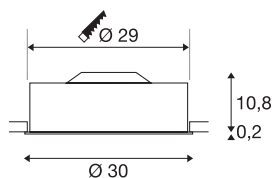

MEDO 30

recessed fitting, LED, 3000K, silver-grey, 1-10V

The high-quality MEDO 30 recessed ceiling light convinces with its clear form and the elegant material contrast of its aluminium and glass construction. The luminaire is available in black, white, and silver grey. The luminaire can be dimmed via a 1-10V interface. Its integrated Premium LED gives pleasant lighting effects, and its built-in LED driver allows direct connection to 230V mains supply.

TECHNICAL DATA

Item no.	1000853
IP Code	IP 20
Assembly	Recessed
Assembly details	Ceiling
Primary nominal voltage	220-240V ~50/60Hz
Secondary power / voltage	350 mA
Safety class	I
Wattage	15 W
Lumen	1000 lm
Colour temperature	3000 Kelvin
Beam angle	105 °
Color	grey
CRI	90
UGR ≤	25
LXXBXX data	L70B50
Service life	25000 h
Light distribution	rotational symmetric
Light outlet	direct
Height	11 cm
Diameter	30 cm
Net weight	1.623 kg
Gross weight	1.998 kg

Shape of cut-out	round
Installation depth	15 cm
Installation diameter	29 cm