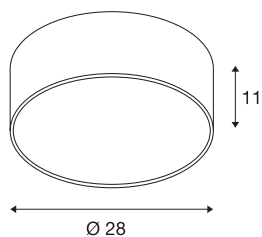

## MEDO 30

ceiling light, LED, 3000K, silver-grey, 1-10V

The high-quality MEDO CL impresses with its clear design and the elegant synergy of the aluminium and glass materials that have been used. Thanks to having an integrated premium LED, it generates a bright and homogeneous light. The ceiling light can be converted into a pendant using a suspension kit, and is therefore also ideal for rooms with high ceilings. The built-in LED driver makes direct connection to a 120V to 240V mains supply possible.

## TECHNICAL DATA

Item no.	1000857
IP Code	IP 20
Assembly	Surface
Assembly details	Ceiling, Ceiling with Acc.
Primary nominal voltage	220-240V ~50/60Hz
Secondary power / voltage	350 mA
Safety class	I
Wattage	15 W
Minimum ambient temperature	-20 °C
Maximum ambient temperature	40 °C
Level of inrush current	1.84 A
Duration of inrush current	26.2 µs
Stroboscopic effect (SVM)	0.05
Lumen	1000 lm
Colour temperature	3000 Kelvin
Beam angle	105 °
Color	grey
CRI	80
UGR ≤	25
LXXBXX data	L70B50
Service life	25000 h
Risk Group	1

Height	11 cm
Diameter	28 cm
Net weight	0.831 kg
Gross weight	1.311 kg