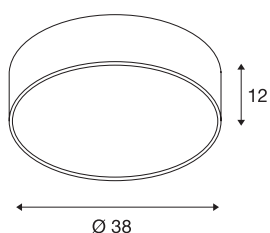

MEDO 40

ceiling light, LED, 3000K, black, 1-10V

The high-quality MEDO CL impresses with its clear design and the elegant synergy of the aluminium and glass materials that have been used. Thanks to having an integrated premium LED, it generates a bright and homogeneous light. The ceiling light can be converted into a pendant using a suspension kit, and is therefore also ideal for rooms with high ceilings. The built-in LED driver makes direct connection to a 120V to 240V mains supply possible.

TECHNICAL DATA

Item no.	1000864
IP Code	IP 20
Assembly	Surface
Assembly details	Ceiling, Ceiling with Acc.
Primary nominal voltage	220-240V ~50/60Hz
Secondary power / voltage	700 mA
Safety class	I
Wattage	28 W
Minimum ambient temperature	-20 °C
Maximum ambient temperature	40 °C
Rated standby power	0.5 W
Level of inrush current	6 A
Duration of inrush current	30 µs
Stroboscopic effect (SVM)	0.07
Lumen	2450 lm
Colour temperature	3000 Kelvin
Beam angle	105 °
Color	black
CRI	80
UGR ≤	25
LXXBXX data	L70B50
Service life	30000 h

Risk Group	1
Height	12 cm
Diameter	38 cm
Net weight	1.345 kg
Gross weight	2.234 kg