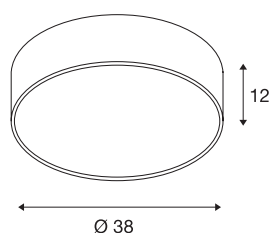

MEDO 40

ceiling light, LED, 3000K, white, 1-10V

The high-quality MEDO CL impresses with its clear design and the elegant synergy of the aluminium and glass materials that have been used. Thanks to having an integrated premium LED, it generates a bright and homogeneous light. The ceiling light can be converted into a pendant using a suspension kit, and is therefore also ideal for rooms with high ceilings. The built-in LED driver makes direct connection to a 120V to 240V mains supply possible.

TECHNICAL DATA

Item no.	1000865
IP Code	IP 20
Assembly	Surface
Assembly details	Ceiling, Ceiling with Acc.
Primary nominal voltage	220-240V ~50/60Hz
Secondary power / voltage	700 mA
Safety class	I
Wattage	28 W
Minimum ambient temperature	-20 °C
Maximum ambient temperature	40 °C
Rated standby power	0.5 W
Level of inrush current	6 A
Duration of inrush current	30 µs
Stroboscopic effect (SVM)	0.07
Lumen	2450 lm
Colour temperature	3000 Kelvin
Beam angle	105 °
Color	white
CRI	80
UGR ≤	25
LXXBXX data	L70B50
Service life	30000 h

Risk Group	1
Height	12 cm
Diameter	38 cm
Net weight	1.409 kg
Gross weight	2.456 kg