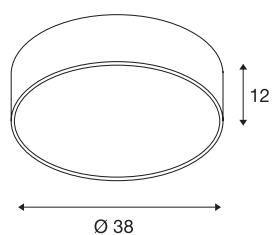

## TECHNICAL DATA

Item no.	1000866
IP Code	IP 20
Assembly	Surface
Assembly details	Ceiling, Ceiling with Acc.
Primary nominal voltage	220-240V ~50/60Hz
Secondary power / voltage	700 mA
Safety class	I
Wattage	28 W
Minimum ambient temperature	-20 °C
Maximum ambient temperature	40 °C
Rated standby power	0.5 W
Level of inrush current	6 A
Duration of inrush current	30 µs
Stroboscopic effect (SVM)	0.07
Lumen	2450 lm
Colour temperature	3000 Kelvin
Beam angle	105 °
Color	grey
CRI	80
UGR ≤	25
LXXBXX data	L70B50
Service life	30000 h

Risk Group	1
Height	12 cm
Diameter	38 cm
Net weight	1.401 kg
Gross weight	2.406 kg