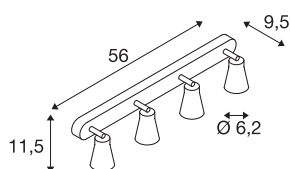

## AVO CW Quad

Indoor surface-mounted wall and ceiling light, QPAR-51, silver, max. 50W

The wall and ceiling lights in the AVO series, with one to four adjustable lamp heads fitted to the canopy. The luminaire is made of aluminium and, thanks to the GU10 socket, is suitable for both halogen and LED lamps. The electrical connection of the luminaire, which comes in various colours, is made directly to the 230V mains supply.

## TECHNICAL DATA

Item no.	1000897
Socket	GU10
Number of sockets	4
Tilt range	90 °
Horizontal rotation range	320 °
Rotating or tilting	rotary Bar and tiltable
IP Code	IP 20
Assembly	Surface
Assembly details	Ceiling,Wall
Primary nominal voltage	220-240V ~50/60Hz
Safety class	I
Wattage	50 W
Color	grey
Light outlet	direct
Length	56 cm
Width	11.5 cm
Height	9.5 cm
Net weight	1.019 kg
Gross weight	1.319 kg