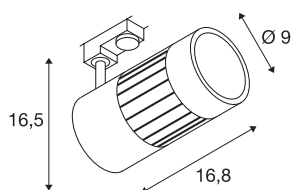

STRUCTEC

spot for 3-circuit high-voltage track, 24W, LED, 4000K, 36°, black, incl. 3-circuit adapter

The STRUCTEC Rich Color Spot, which is available with different colours and beam angles, and with a suitable adapter for the 240V 3-circuit track system, is equipped with a high-performance COB LED module which is especially suitable for excellent colour reproduction thanks to having a CRI of >90.

TECHNICAL DATA

Item no.	1000986
Rotating or tilting	rotary Bar and tiltable
IP Code	IP 20
Assembly	Surface
Assembly details	Ceiling,Track Ceiling,Track Wall
Primary nominal voltage	220-240V ~50/60Hz
Safety class	I
Wattage	28 W
Lumen	2800 lm
Colour temperature	4000 Kelvin
Beam angle	36 °
Color	black
CRI	80
LXXBXX data	L70B50
Service life	30000 h
Light distribution	rotational symmetric
Light outlet	direct
Length	16.8 cm
Height	16.5 cm
Diameter	9 cm
Net weight	1.117 kg
Gross weight	1.363 kg