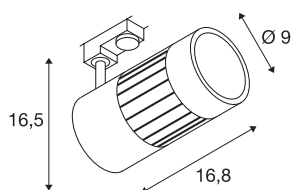

STRUCTEC

spot for 3-circuit high-voltage track, 30W, LED, 3000K, 36°, silver-grey, incl. 3-circuit adapter

The STRUCTEC Rich Color Spot, which is available with different colours and beam angles, and with a suitable adapter for the 240V 3-circuit track system, is equipped with a high-performance COB LED module which is especially suitable for excellent colour reproduction thanks to having a CRI of >90.

TECHNICAL DATA

Item no.	1000994
Rotating or tilting	rotary Bar and tiltable
IP Code	IP 20
Assembly	Surface
Assembly details	Ceiling,Track Ceiling,Track Wall
Primary nominal voltage	220-240V ~50/60Hz
Safety class	I
Wattage	35 W
Lumen	3200 lm
Colour temperature	3000 Kelvin
Beam angle	36 °
Color	grey
CRI	80
LXXBXX data	L70B50
Service life	30000 h
Light distribution	rotational symmetric
Light outlet	direct
Length	16.8 cm
Height	16.5 cm
Diameter	9 cm
Net weight	1.129 kg
Gross weight	1.34 kg