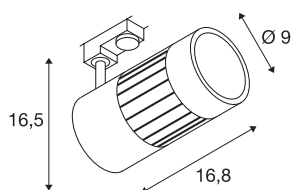

STRUCTEC

spot for 3-circuit high-voltage track, 30W, LED, 3000K, 60°, white, incl. 3-circuit adapter

The STRUCTEC Rich Color Spot, which is available with different colours and beam angles, and with a suitable adapter for the 240V 3-circuit track system, is equipped with a high-performance COB LED module which is especially suitable for excellent colour reproduction thanks to having a CRI of >90.

TECHNICAL DATA

Item no.	1000996
Rotating or tilting	rotary Bar and tiltable
IP Code	IP 20
Assembly	Surface
Assembly details	Ceiling,Track Ceiling,Track Wall
Primary nominal voltage	220-240V ~50/60Hz
Safety class	I
Wattage	35 W
Lumen	3150 lm
Colour temperature	3000 Kelvin
Beam angle	60 °
Color	white
CRI	80
LXXBXX data	L70B50
Service life	30000 h
Light distribution	rotational symmetric
Light outlet	direct
Length	16.8 cm
Height	16.5 cm
Diameter	9 cm
Net weight	1.115 kg
Gross weight	1.369 kg