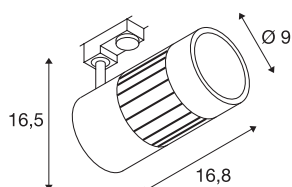

STRUCTEC

spot for 3-circuit high-voltage track, 30W, LED, 4000K, 36°, silver-grey, incl. 3-circuit adapter

The STRUCTEC Rich Color Spot, which is available with different colours and beam angles, and with a suitable adapter for the 240V 3-circuit track system, is equipped with a high-performance COB LED module which is especially suitable for excellent colour reproduction thanks to having a CRI of >90.

TECHNICAL DATA

Item no.	1001000
Rotating or tilting	rotary Bar and tiltable
IP Code	IP 20
Assembly	Surface
Assembly details	Ceiling,Track Ceiling,Track Wall
Primary nominal voltage	220-240V ~50/60Hz
Safety class	I
Wattage	35 W
Lumen	3450 lm
Colour temperature	4000 Kelvin
Beam angle	36 °
Color	grey
CRI	90
LXXBXX data	L70B50
Service life	30000 h
Light distribution	rotational symmetric
Light outlet	direct
Length	16.8 cm
Height	16.5 cm
Diameter	9 cm
Net weight	1.126 kg
Gross weight	1.385 kg