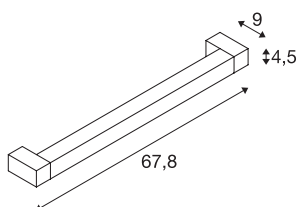

## LONG GRILL

wall and ceiling lights, LED, 3000K, white

The LONG GRILL LED wall and ceiling light is a professional luminaire for surface mounting. There is an LED with 20W within its rectangular frame. It is the rotating element that makes this luminaire so special. The lamp unit can be rotated by 180°. This luminaire is ready to be directly connected to the 230V mains supply. This luminaire contains built-in LED lamps.

## TECHNICAL DATA

Item no.	1001019
Number of different light outlets	1
Rotating or tilting	tiltable
IP Code	IP 20
Assembly	Surface
Assembly details	Ceiling,Wall
Primary nominal voltage	220-240V ~50/60Hz
Secondary power / voltage	700 mA
Safety class	I
Wattage	20 W
Stroboscopic effect (SVM)	0
Lumen	1600 lm
Colour temperature	3000 Kelvin
Beam angle	110 °
Color	white
CRI	80
LXXBXX data	L70B50
Service life	30000 h
Light distribution	symmetric
Light outlet	direct
Light outlet 2	indirect
Length	67.8 cm

## Light Source

916371	
--------	---

Width	9 cm
Height	4.5 cm
Net weight	1.338 kg
Gross weight	1.618 kg
BIG WHITE Page	430