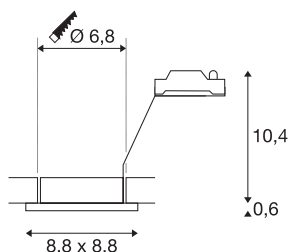

DOLIX OUT

Outdoor recessed fitting, QR-C51, IP65, square, silver-grey, max. 35W, incl. clip springs

The DOLIX OUT low-voltage recessed ceiling light is made from aluminium and is equipped with a glass for protection against splashing water. Rated IP65 it can be used outdoors or in damp areas. To operate the recessed fitting, a matching transformer for low-voltage halogen lamps is required.

TECHNICAL DATA

Item no.	1001164
Socket	GX5.3
Lamp	QR-C51
Number of sockets	1
Lamps included	No
IP Code	IP 65
Impact resistance class	IK 02
Impact resistance	0.2 Joule
Assembly	Recessed
Assembly details	Ceiling
Primary nominal voltage	12V ~50Hz
Safety class	III
Wattage	50 W
Color	grey
Light outlet	direct
Length	8.8 cm
Width	8.8 cm
Height	11 cm
Net weight	0.179 kg
Gross weight	0.212 kg
Shape of cut-out	round
Installation depth	11 cm

Installation diameter	6.8 cm
-----------------------	--------

Recommended lamp

1001574	Philips Master LED Spot , MR16, 5W, 2700K, 36° , dimmable
1001575	Philips Master LED MR16 5W , 3000K, 36°
551862	LED QR-C51 , lamp, 5W, COB LED, 38° , 2700K, not dimmable