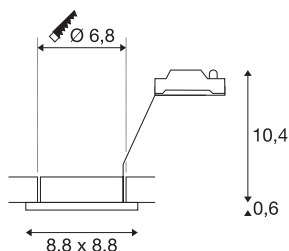

DOLIX OUT QPAR51

square, white

The DOLIX OUT high-voltage recessed ceiling light is made from aluminium and is equipped with a glass for protection against splashing water. Rated IP65 it can be used outdoors or in damp areas. Thanks to the already incorporated GU10 high-voltage socket, the DOLIX OUT recessed ceiling light is ready for direct connection to 230V mains supply.

TECHNICAL DATA

Item no.	1001169
Socket	GU10
Number of sockets	1
IP Code	IP 65
Impact resistance class	IK 02
Impact resistance	0.2 Joule
Assembly	Recessed
Assembly details	Ceiling
Primary nominal voltage	220-240V ~50/60Hz
Safety class	II
Wattage	50 W
Color	white
Light outlet	direct
Length	8.8 cm
Width	8.8 cm
Height	11 cm
Net weight	0.2 kg
Gross weight	0.234 kg
Shape of cut-out	round
Installation depth	11 cm
Installation diameter	6.8 cm
BIG WHITE Page	235