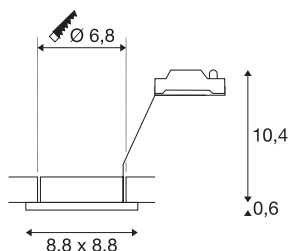

## DOLIX OUT QPAR51

square, silver-grey

The DOLIX OUT high-voltage recessed ceiling light is made from aluminium and is equipped with a glass for protection against splashing water. Rated IP65 it can be used outdoors or in damp areas. Thanks to the already incorporated GU10 high-voltage socket, the DOLIX OUT recessed ceiling light is ready for direct connection to 230V mains supply.

## TECHNICAL DATA

Item no.	1001171
Socket	GU10
Number of sockets	1
IP Code	IP 65
Impact resistance class	IK 02
Impact resistance	0.2 Joule
Assembly	Recessed
Assembly details	Ceiling
Primary nominal voltage	220-240V ~50/60Hz
Safety class	II
Wattage	50 W
Color	grey
Light outlet	direct
Length	8.8 cm
Width	8.8 cm
Height	11 cm
Net weight	0.197 kg
Gross weight	0.231 kg
Shape of cut-out	round
Installation depth	11 cm
Installation diameter	6.8 cm
BIG WHITE Page	235