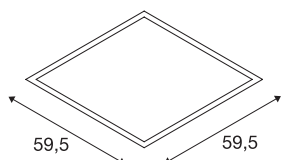

## VALETO® LED PANEL

LED Indoor recessed ceiling light, 600x600mm, UGR<19

The LED VALETO PANEL comes in two sizes and is a modern, space-saving solution for an efficient type of basic lighting. Because the light is fully compatible with Valeto Smart, the light colour can be set to between 2700 and 6500 Kelvin. With this product you reach a pleasant, homogeneous and glare-free lighting feeling. An aperture angle under 19° is achieved here.

## TECHNICAL DATA

Item no.	1001250
Number of different light outlets	1
IP Code	IP 20
Assembly	Recessed
Assembly details	Ceiling
Dimmable	Yes
Dimming technology	Dim-to-Warm, Zigbee
Primary nominal voltage	100-240V ~50/60Hz
Secondary power / voltage	950 mA
Safety class	II
Wattage	39.55 W
Minimum ambient temperature	-20 °C
Maximum ambient temperature	45 °C
Network rated standby power	0.29 W
Level of inrush current	56 A
Duration of inrush current	1.82 µs
Stroboscopic effect (SVM)	0.02
Lumen	3600-4000 lm
Colour temperature	2700-6500 Kelvin
Beam angle	95 °
Color	white
CRI	80

## Light Source

916627		UGR $\leq$	19
		LXXBXX data	L70B50
		Service life	25000 h
		Length	59.5 cm
		Width	59.5 cm
		Height	1.1 cm
		Net weight	3.191 kg
		Gross weight	3.79 kg