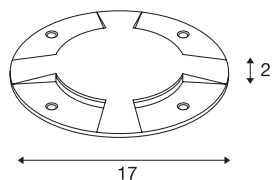

## BIG PLOT cover

4 outlets, silver-grey

The LED PLOT module is used for effect and orientation lighting in outdoor areas. The BIG PLOT cover made of aluminium conjures up atmospheric lighting effects. In grey, the decorative component convinces with its high quality. With its IP 20 protection class, it is optimally protected.

## TECHNICAL DATA

Item no.	1001253
IP Code	IP 20
Assembly	Surface
Assembly details	Ground
Color	grey
Height	2 cm
Diameter	17 cm
Net weight	0.33 kg
Gross weight	0.455 kg