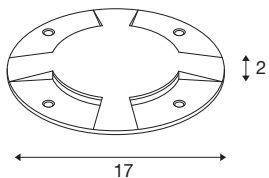

## BIG PLOT cover

4 outlets, stainless steel 316

Strong effect and orientation lighting is made possible by the LED PLOT module. Together with this BIG PLOT cover made of 316 stainless steel, extraordinary lighting effects can be created. In stainless steel, the decorative component convinces with its high quality. At the same time, it is optimally protected thanks to protection class IP 20.

### Tekniske data

Item no.	1001255
Montering	Surface
Monterings detaljer	Ground
Farve	stainless steel
Højde	2 cm
Diameter	17 cm
Nettovægt	0.802 kg
Bruttovægt	0.931 kg
BIG WHITE side	853