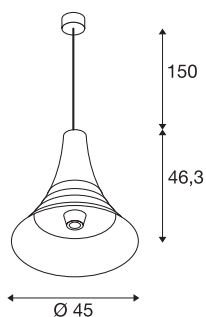

## BATO 45 PD

Indoor pendant light, black/brass, E27, max. 60W

The pendants in the BATO family are available in two sizes and three colour variants. You can also choose between built-in LED light sources and an E27 socket. The family is completed with associated wall lights and ceiling lights. The BATO is supplied ready for direct connection to a 230V mains power supply.

## TECHNICAL DATA

Item no.	1001265
Socket	E27
Number of sockets	1
IP Code	IP 20
Assembly	Surface
Assembly details	Ceiling
Primary nominal voltage	220-240V ~50/60Hz
Safety class	I
Wattage	60 W
Color	gold
Light outlet	diffuse
Height	46.3 cm
Diameter	45 cm
Pendant length	150 cm
Net weight	2.616 kg
Gross weight	4.513 kg

## Recommended lamp

1005310	G125 E27 , transparent LED light, 7.5W 2700K CRI90 320°
---------	---