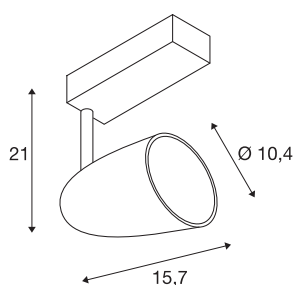

SPOT T

black, 3000K, incl. 3-circuit adapter

The smooth SPOT T impresses with its simple optics as well as its feel. The luminaire has a 3-circuit adapter and high-performance LED fitted.

TECHNICAL DATA

Item no.	1001269
Number of different light outlets	1
Rotating or tilting	rotary Bar and tiltable
IP Code	IP 20
Assembly	Surface
Assembly details	Ceiling, Track Ceiling
Primary nominal voltage	220-240V ~50/60Hz
Safety class	I
Wattage	39 W
Lumen	3100 lm
Colour temperature	3000 Kelvin
Beam angle	24 °
Color	black
CRI	80
LXXBXX data	L70B50
Service life	30000 h
Light distribution	rotational symmetric
Light outlet	direct
Risk Group	1
Length	23 cm
Width	10.4 cm
Height	21 cm

Net weight	1.3 kg
Gross weight	1.391 kg