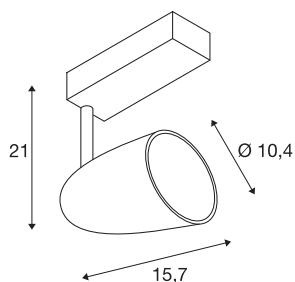

SPOT T

white, 3000K, incl. 3-circuit adapter

The smooth SPOT T impresses with its simple optics as well as its feel. The luminaire has a 3-circuit adapter and high-performance LED fitted.

TECHNICAL DATA

Item no.	1001270
Number of different light outlets	1
Rotating or tilting	rotary Bar and tiltable
IP Code	IP 20
Assembly	Surface
Assembly details	Ceiling, Track Ceiling
Primary nominal voltage	220-240V ~50/60Hz
Safety class	I
Wattage	39 W
Lumen	3100 lm
Colour temperature	3000 Kelvin
Beam angle	24 °
Color	white
CRI	80
LXXBXX data	L70B50
Service life	30000 h
Light distribution	rotational symmetric
Light outlet	direct
Risk Group	1
Length	23 cm
Width	10.4 cm
Height	21 cm

Net weight	1.3 kg
Gross weight	1.391 kg