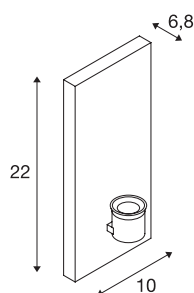

Applique apparente FEN-DA Basis

WL, indoor, E27, max. 40 W, blanc

The FENDA Base from our MIX & MATCH System enables individual combinations with our variously coloured FENDA Lamp Shades. With its built-in E27 holder, the luminaire is suitable for LEDs and energy saving lamps.

INFORMATIONS TECHNIQUES

N° art.	1001272
Douille	E27
Nombre de douilles	1
Code IP	IP 20
Montage	Apparent
Infos de montage	Mur
Tension nominale primaire	220-240V ~50/60Hz
Indice de protection	I
Wattage	40 W
Coloris	blanc
Largeur	10 cm
Hauteur	22 cm
Profondeur	6.8 cm
Poids net	0.483 kg
Poids brut	0.646 kg
BIG WHITE, page	380