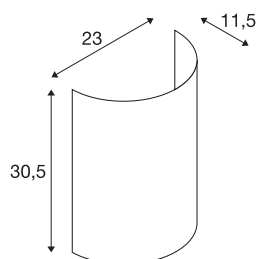

FENDA half shade

black/copper

FENDA light shade in modern colours for the FENDA Basis wall light 1001272

TECHNICAL DATA

Item no.	1001274
Color	copper
Width	23 cm
Height	30 cm
Depth	12 cm
Net weight	0.256 kg
Gross weight	0.558 kg
BIG WHITE Page	380