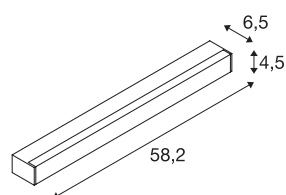

SIGHT LED

wall and ceiling light, with switch, 600mm, black

The modern SIGHT wall and ceiling light is made for surface mounting or busbar. The low glare and the luminous flux of 1490 lumens make the ceiling/wall-mounted light the optimal basic lighting solution. The light made of aluminium and acrylic in the colour black cuts a professional figure everywhere. In addition, SIGHT LED is also extremely sustainable with its LED lifespan of 30,000 hours. Experience light with SLV – your reliable partner for all kinds of indoor lights for 40 years.

TECHNICAL DATA

Item no.	1001283
Number of different light outlets	1
IP Code	IP 20
Assembly	Surface
Assembly details	Ceiling,Wall
Primary nominal voltage	220-240V ~50/60Hz
Secondary power / voltage	700 mA
Safety class	I
Wattage	20 W
Stroboscopic effect (SVM)	0
Lumen	1490 lm
Colour temperature	3000 Kelvin
Beam angle	120 °
Color	black
CRI	80
UGR ≤	28
LXXBXX data	L70B50
Service life	30000 h
Light distribution	axis symmetric
Light outlet	direct
Length	58.2 cm
Width	4.5 cm

Light Source

916371	
--------	---

Height	6.5 cm
Net weight	1.152 kg
Gross weight	1.409 kg
BIG WHITE Page	431