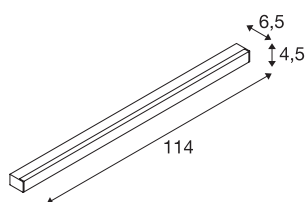

## SIGHT LED

wall and ceiling light, 1150mm, silver-grey

The modern SIGHT wall and ceiling light is ideal for surface mounting or busbar. The low glare and the luminous flux of 3100 lumens make the ceiling/wall-mounted light the optimal basic lighting solution. The light made of aluminium and acrylic in the colour grey cuts a professional figure everywhere. In addition, SIGHT LED is also extremely sustainable with its LED lifespan of 30,000 hours. Experience light with SLV – your reliable partner for all kinds of indoor lights for 40 years.

## TECHNICAL DATA

Item no.	1001288
Number of different light outlets	1
IP Code	IP 20
Assembly	Surface
Assembly details	Ceiling,Wall
Primary nominal voltage	220-240V ~50/60Hz
Secondary power / voltage	700 mA
Safety class	I
Wattage	38 W
Level of inrush current	4.5 A
Duration of inrush current	36 $\mu$ s
Stroboscopic effect (SVM)	0.04
Lumen	3100 lm
Colour temperature	3000 Kelvin
Beam angle	120 °
Color	grey
CRI	80
UGR $\leq$	28
LXXBXX data	L70B50
Service life	30000 h
Light distribution	axis symmetric
Light outlet	direct

## Light Source

916371	
--------	---

Length	114 cm
Width	4.5 cm
Height	6.5 cm
Net weight	1.961 kg
Gross weight	2.268 kg