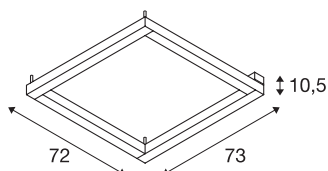

OPEN GRILL LED

double twist wall and ceiling light, square, white

The OPEN GRILL wall and ceiling light is a professional light for surface mounting with eight 7.5W LEDs inside the square frame. It is the two rotating elements which make the light so different. This light is suitable for direct connection to a 230V mains power supply.

TECHNICAL DATA

Item no.	1001294
Number of different light outlets	1
Rotating or tilting	tiltable
IP Code	IP 20
Assembly	Surface
Assembly details	Ceiling,Wall
Primary nominal voltage	220-240V ~50/60Hz
Secondary power / voltage	1050 mA
Safety class	I
Wattage	54 W
Stroboscopic effect (SVM)	0.4
Lumen	4500 lm
Colour temperature	3000 Kelvin
Beam angle	120 °
Color	white
CRI	80
LXXBXX data	L70B50
Service life	30000 h
Light distribution	axis symmetric
Light distribution 2	axis symmetric
Light outlet	direct
Light outlet 2	direct - indirect

Light Source

916371	
--------	---

Length	73 cm
Width	72 cm
Height	10.5 cm
Net weight	4.759 kg
Gross weight	6.427 kg