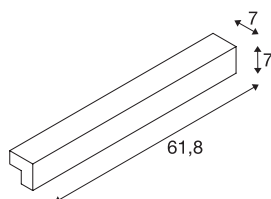

L-LINE 60 LED

wall and ceiling light, IP44, 3000K, 1500lm, white

The L-LINE 60 wall and ceiling light is fitted with a warm-white LED module and, thanks to its 1500 lm LED power, the ultimate LED solution for primary room lighting. The smooth and elegant L-LINE 60 is available in white, silver and mouse-grey colour versions. Thanks to the integrated LED driver, the luminaire can be connected directly to the 230V mains supply.

TECHNICAL DATA

Item no.	1001299
IP Code	IP 44
Assembly	Surface
Assembly details	Wall
Primary nominal voltage	220-240V ~50/60Hz
Secondary power / voltage	350 mA
Safety class	I
Wattage	10 W
Level of inrush current	10 A
Duration of inrush current	100 µs
Stroboscopic effect (SVM)	0.3
Lumen	820 lm
Colour temperature	3000 Kelvin
Beam angle	120 °
Color	white
CRI	80
LXXBXX data	L70B50
Service life	30000 h
Light distribution	symmetric
Light distribution 2	symmetric
Light outlet	direct
Light outlet 2	indirect

Light Source

916534	
--------	---

Width	61.8 cm
Height	7 cm
Depth	7 cm
Net weight	1.198 kg
Gross weight	1.476 kg
BIG WHITE Page	341