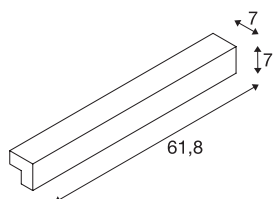

L-LINE 60 LED

wall and ceiling light, IP44, 3000K, 700lm, grey

The L-LINE 60 wall and ceiling light is fitted with a warm-white LED module and, thanks to its 1500 lm LED power, the ultimate LED solution for primary room lighting. The smooth and elegant L-LINE 60 is available in white, silver-grey and grey colour versions. Thanks to the integrated LED driver, the luminaire can be connected directly to the 230V mains supply.

TECHNICAL DATA

Item no.	1001301
IP Code	IP 44
Assembly	Surface
Assembly details	Wall
Primary nominal voltage	220-240V ~50/60Hz
Secondary power / voltage	350 mA
Safety class	I
Wattage	10 W
Level of inrush current	10 A
Duration of inrush current	100 μ s
Stroboscopic effect (SVM)	0.3
Lumen	820 lm
Colour temperature	3000 Kelvin
Beam angle	120 °
Color	grey
CRI	80
LXXBXX data	L70B50
Service life	30000 h
Light distribution	symmetric
Light distribution 2	symmetric
Light outlet	direct
Light outlet 2	indirect

Light Source

916534	
--------	---

Width	61.8 cm
Height	7 cm
Depth	7 cm
Net weight	1.22 kg
Gross weight	1.48 kg