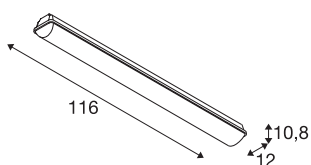

IMPERVA 120 CW

LED Outdoor wall and ceiling light, IP66, grey, 4000K

The functional wall and ceiling light has a diffuser which creates a pleasant light distribution. The luminaire was designed with powerful LEDs and is available in several lengths. The IP luminaire can be fitted with a warm white or cool white LEDs as required. Thanks to the built-in ballast, the luminaire is ready for direct connection to the 230V mains voltage supply.

TECHNICAL DATA

Item no.	1001315
IP Code	IP 66
Impact resistance class	IK 08
Assembly	Surface
Assembly details	Ceiling,Wall
Number of through-wires	45
Primary nominal voltage	220-240V ~50/60Hz
Secondary power / voltage	700 mA
Safety class	I
Wattage	40 W
Minimum ambient temperature	-20 °C
Maximum ambient temperature	40 °C
Stroboscopic effect (SVM)	0.02
Lumen	5095 lm
Colour temperature	4000 Kelvin
Beam angle	120 °
Color	grey
CRI	80
LXXBXX data	L70B50
Service life	50000 h
Risk Group	1
Length	116 cm

Light Source

916325	
--------	---

Width	12 cm
Height	10.8 cm
Net weight	2.297 kg
Gross weight	2.583 kg