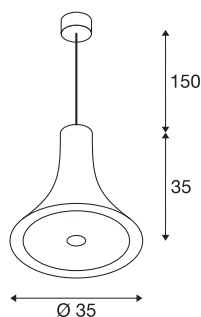

BATO 35 PD

LED Indoor pendant light, black/brass, LED, 2700K

The pendants in the BATO family are available in two sizes and three colour variants. You can also choose between built-in LED light sources and an E27 socket. The family is completed with associated wall lights and ceiling lights. The BATO is supplied ready for direct connection to a 230V mains power supply.

TECHNICAL DATA

Item no.	1001351
IP Code	IP 20
Assembly	Surface
Assembly details	Ceiling
Dimmable	Yes
Dimming technology	trailing edge
Primary nominal voltage	220-240V ~50/60Hz
Secondary power / voltage	500 mA
Safety class	I
Wattage	21 W
Rated standby power	0.5 W
Stroboscopic effect (SVM)	0.06
Lumen	1300 lm
Colour temperature	2700 Kelvin
Beam angle	100 °
Color	gold
CRI	80
LXXBXX data	L70B50
Service life	30000 h
Light distribution	rotational symmetric
Light outlet	direct
Height	35 cm

Light Source

916448	
--------	---

Diameter	35 cm
Pendant length	150 cm
Net weight	1.822 kg
Gross weight	3.06 kg