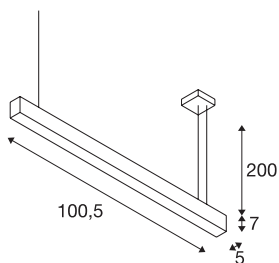

GLENOS

professional pendant, LED, 3000K, black, 1 m, 43W

The GLENOS pendant with a high-performance LED strip gives you a powerful, top-class LED lighting. The pendants are available in several lengths and colour variants and are fitted with a 2.50 m connection lead, which can be shortened individually. The GLENOS pendant is ready to connect to the 230 V mains supply thanks to the dimmable LED driver.

Tekniske data

Item no.	1001400
Antal lysåbninger	1
IP klasse	IP20
Montering	Surface
Monterings detaljer	Ceiling
Dæmpbar	Ja
Dæmpningstype	1-10V
Primær spænding	220-240V ~50/60Hz
Sekundær strøm / spænding	1000mA
IP Tæthedegrad	I
Watt	43 W
Min omgivelsestemperatur	-20 °C
Max omgivelsestemperatur	50 °C
Lumen	2850 lm
Farvetemperatur	3000 Kelvin
Farve	black
CRI	80
UGR ≤	28
LXXBXX-data	L70B50
Længde	105 cm
Bredde	5 cm
Højde	7 cm

Lyskilde

916482	
--------	---

Pendellængde	200 cm
Nettovægt	2.447 kg
Bruttovægt	2.995 kg
BIG WHITE side	291