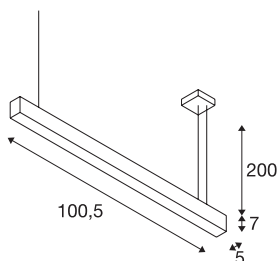

## GLENOS

professional pendant, LED, 3000K, black, 1 m, 43W

The GLENOS pendant with a high-performance LED strip gives you a powerful, top-class LED lighting. The pendants are available in several lengths and colour variants and are fitted with a 2.50 m connection lead, which can be shortened individually. The GLENOS pendant is ready to connect to the 230 V mains supply thanks to the dimmable LED driver.

## TECHNICAL DATA

Item no.	1001400
Number of different light outlets	1
IP Code	IP 20
Assembly	Surface
Assembly details	Ceiling
Primary nominal voltage	220-240V ~50/60Hz
Secondary power / voltage	1000 mA
Safety class	I
Wattage	43 W
Minimum ambient temperature	-20 °C
Maximum ambient temperature	50 °C
Level of inrush current	30 A
Duration of inrush current	300 µs
Stroboscopic effect (SVM)	0
Lumen	2850 lm
Colour temperature	3000 Kelvin
Color	black
CRI	80
UGR ≤	28
LXXBXX data	L70B50
Service life	35000 h
Light distribution	axis symmetric

## Light Source

916482	
--------	---

<b>Light outlet</b>	direct
<b>Length</b>	105 cm
<b>Width</b>	5 cm
<b>Height</b>	7 cm
<b>Pendant length</b>	200 cm
<b>Net weight</b>	2.411 kg
<b>Gross weight</b>	3.031 kg
<b>BIG WHITE Page</b>	291