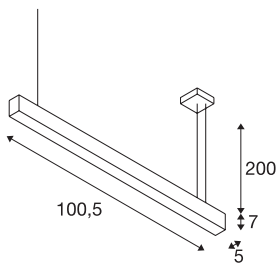

GLENOS

professional pendant, LED, 3000K, anodised aluminium, 1 m, 43W

The GLENOS pendant with a high-performance LED strip gives you a powerful, top-class LED lighting. The pendants are available in several lengths and colour variants and are fitted with a 2.50 m connection lead, which can be shortened individually. The GLENOS pendant is ready to connect to the 230 V mains supply thanks to the dimmable LED driver.

Tekniske data

Item no.	1001402
Antal lysåbninger	1
IP klasse	IP20
Montering	Surface
Monterings detaljer	Ceiling
Dæmpbar	Ja
Dæmpningstype	1-10V
Primær spænding	220-240V ~50/60Hz
Sekundær strøm / spænding	1000mA
IP Tæthedegrad	I
Watt	43 W
Min omgivelsestemperatur	-20 °C
Max omgivelsestemperatur	50 °C
Lumen	2850 lm
Farvetemperatur	3000 Kelvin
Farve	silver
CRI	80
UGR ≤	28
LXXBXX-data	L70B50
Længde	105 cm
Bredde	5 cm
Højde	7 cm

Lyskilde

916482		Pendellængde	200 cm
		Nettovægt	2.445 kg
		Bruttovægt	2.86 kg