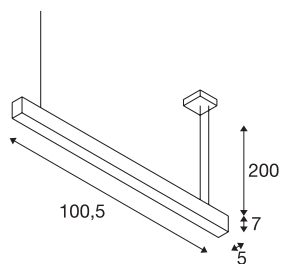

GLENOS

professional pendant, LED, 3000K, anodised aluminium, 1 m, 43W

The GLENOS pendant with a high-performance LED strip gives you a powerful, top-class LED lighting. The pendants are available in several lengths and colour variants and are fitted with a 2.50 m connection lead, which can be shortened individually. The GLENOS pendant is ready to connect to the 230 V mains supply thanks to the dimmable LED driver.

TECHNICAL DATA

Item no.	1001402
Number of different light outlets	1
IP Code	IP 20
Assembly	Surface
Assembly details	Ceiling
Primary nominal voltage	220-240V ~50/60Hz
Secondary power / voltage	1000 mA
Safety class	I
Wattage	43 W
Minimum ambient temperature	-20 °C
Maximum ambient temperature	50 °C
Level of inrush current	30 A
Duration of inrush current	300 µs
Stroboscopic effect (SVM)	0
Lumen	2850 lm
Colour temperature	3000 Kelvin
Color	silver
CRI	80
UGR ≤	28
LXXBXX data	L70B50
Service life	35000 h
Light distribution	axis symmetric

Light Source

916482	
--------	---

Light outlet	direct
Length	105 cm
Width	5 cm
Height	7 cm
Pendant length	200 cm
Net weight	2.445 kg
Gross weight	2.86 kg