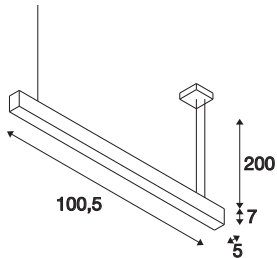

GLENOS

professional pendant, LED, 4000K, black, 1 m, 43W

The GLENOS pendant with a high-performance LED strip gives you a powerful, top-class LED lighting. The pendants are available in several lengths and colour variants and are fitted with a 2.50 m connection lead, which can be shortened individually. The GLENOS pendant is ready to connect to the 230 V mains supply thanks to the dimmable LED driver.

Tekniske data

Item no.	1001403
Antal lysåbninger	1
IP klasse	IP20
Montering	Surface
Monterings detaljer	Ceiling
Dæmpbar	Ja
Dæmpningstype	1-10V
Primær spænding	220-240V ~50/60Hz
Sekundær strøm / spænding	1000mA
IP Tæthedegrad	I
Watt	43 W
Min omgivelsestemperatur	-20 °C
Max omgivelsestemperatur	50 °C
Lumen	3300 lm
Farvetemperatur	4000 Kelvin
Farve	black
CRI	80
UGR ≤	28
LXXBXX-data	L70B50
Længde	105 cm
Bredde	5 cm
Højde	7 cm

Lyskilde

916328	
--------	---

Pendellængde	200 cm
Nettovægt	2.467 kg
Bruttovægt	2.974 kg
BIG WHITE side	291